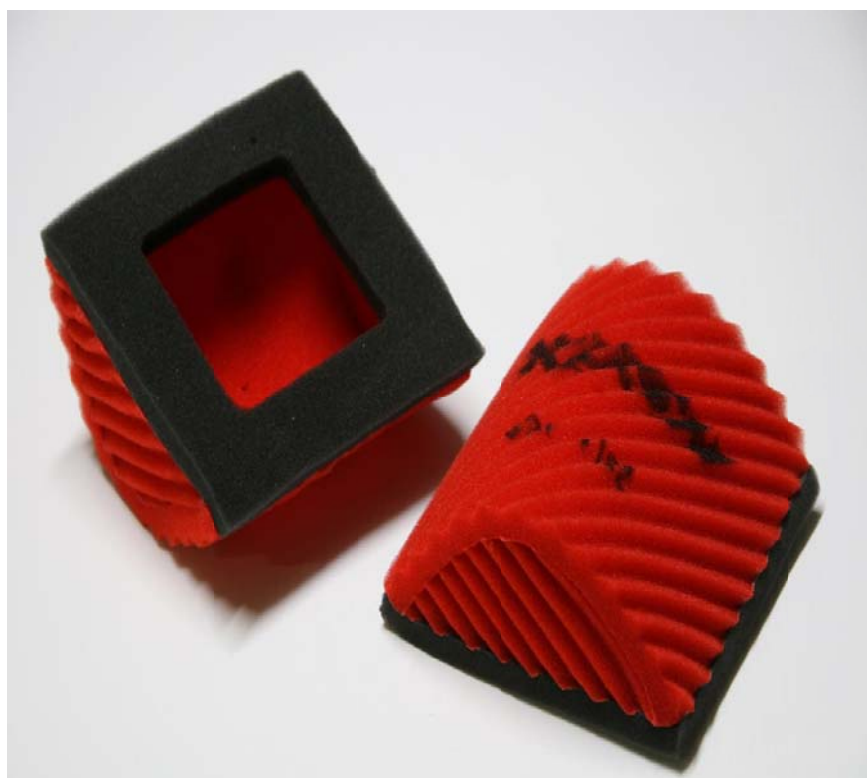

Part# O2R 4122

RRP \$29.50

Fits: Honda

CRF 150 2003-2012

CRF 230 2003-2012

- Fully reusable high performance race filters for SX, MX, Supermotard & Freestyle
 - Unique sawtooth design for increased surface area
 - Improved airflow - More power
 - Improved throttle response
 - Improved cage sealing – “Ultra Soft Seal” technology
 - Supplied dry – require oiling before use
- Available in Colours